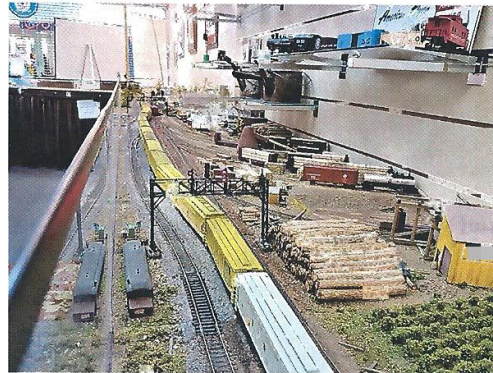

If you agree to comply with the club rules, sign and return this application with the required dues to the club.

Annual Dues:

Member within 100 miles \$80

Member outside 100 miles \$40

As of 5/3//2025

The Sherman Hill Model Railroad Club has two operating layouts

We have a semi-permeant HO scale layout set up in the Cheyenne Frontier Mall suite 7. Our operating hours are
Sat: 10 am to 5 pm
Sun: Noon to 4 pm

We have a traveling HO scale layout to display at shows in the area and special events throughout the area.