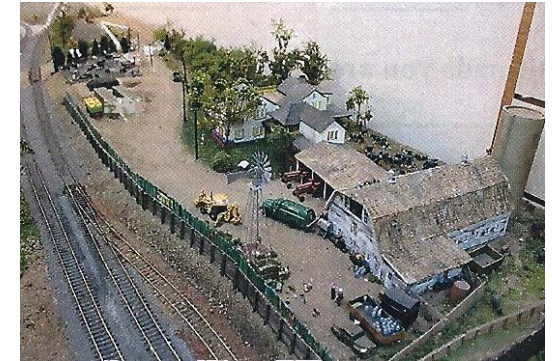

Sherman Hill Model Railroad Club